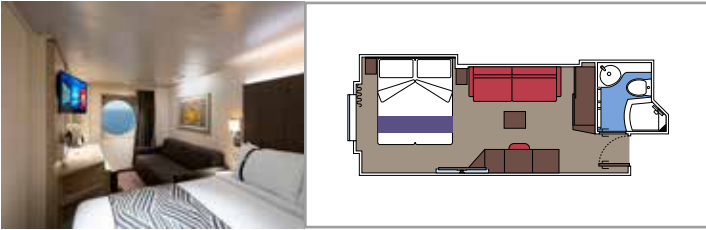

The images are representative only. Size, layout and furniture may vary (within the same cabin category).

INCLUDED FACILITIES

- Luxury suites with premium interiors
- Some Suites have balcony with private whirlpool
- Spacious wardrobe
- Comfortable double bed or single beds (on request)
- Bathroom with large shower and/or bathtub
- Interactive TV, telephone, safe, minibar and air conditioning
- Wifi connection included

Sitting area with sofa

Wardrobe

Comfortable double bed which can be converted in two single beds (on request)

Bathroom with shower and hairdryer

Interactive TV, telephone, safe, minibar and air conditioning

Balcony size (m²)

Deck location

Accommodating up to

OCEAN VIEW

INCLUDED FACILITIES

- Window with sea view
- Comfortable double bed or single beds (on request)
- Bathroom with shower and hairdryer
- Interactive TV, telephone, safe, minibar and air conditioning
- Wifi connection available (for a fee)

 ≈16
  10-12
  4

DELUXE OCEAN VIEW

OR1

 ≈15-16
  5-9
  4

STUDIO OCEAN VIEW

OS

 ≈12
  5-14
  1

The images are representative only. Size, layout and furniture may vary (within the same cabin category).