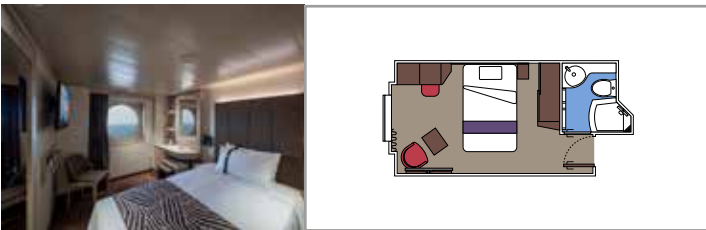

The images are representative only. Size, layout and furniture may vary (within the same cabin category).

INCLUDED FACILITIES

- Luxury suites with premium interiors
- Some Suites have balcony with private whirlpool
- Spacious wardrobe
- Comfortable double bed or single beds (on request)
- Bathroom with large shower and/or bathtub
- Interactive TV, telephone, safe, minibar and air conditioning
- Wifi connection included

Sitting area with sofa

Wardrobe

Comfortable double bed which can be converted in two single beds (on request)

Bathroom with shower and hairdryer

Interactive TV, telephone, safe, minibar and air conditioning

Balcony size (m²)

Deck location

Accommodating up to

OCEAN VIEW

INCLUDED FACILITIES

- Window with sea view
- Comfortable double bed or single beds (on request)
- Bathroom with shower and hairdryer
- Interactive TV, telephone, safe, minibar and air conditioning
- Wifi connection available (for a fee)

 ≈16
  10-12
  4

DELUXE OCEAN VIEW

OR1

 ≈15-16
  5-9
  4

STUDIO OCEAN VIEW

OS

 ≈12
  5-14
  1

The images are representative only. Size, layout and furniture may vary (within the same cabin category).