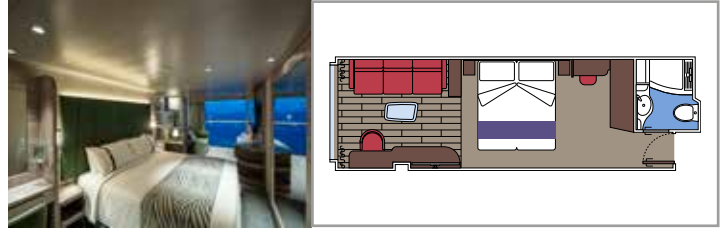

INFINITE OCEAN VIEW

VL1

≈20
10-11
4