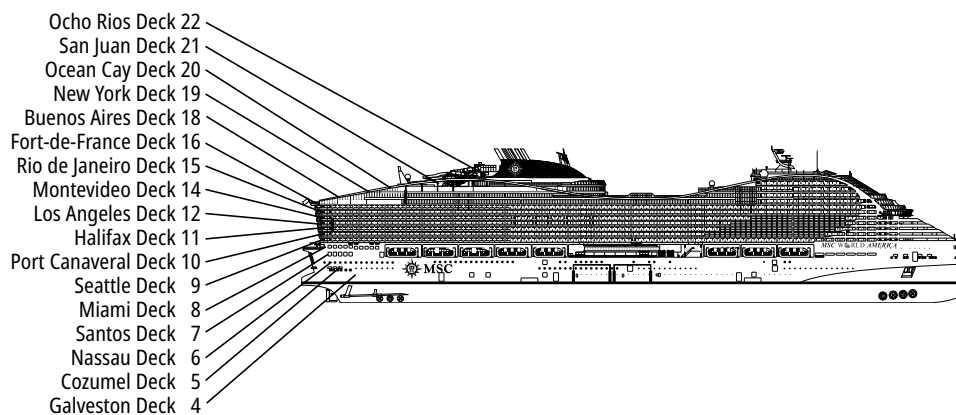

MSC WORLD AMERICA

TECHNICAL CHARACTERISTICS OF THE SHIP

MAR AZUL

TECHNICAL CHARACTERISTICS OF THE SHIP	
GROSS TONNAGE	–
LENGTH / BEAM / HEIGHT	333,3 m / 47 m / 77,15 m
SURFACE AREA	38.400 m ² public areas
PUBLIC AREA RATIO	5,68 m ² per guest
DECKS	22, included 16 for guests
LIFTS	39, included 23 for guests (included 4 Panoramic Lifts)
VOLTAGE (IN CABIN)	230/110 volts
MAXIMUM SPEED	22,7 knots
STABILIZERS	Stabilised with 2 fins
NUMBER OF GUESTS	6.764
NUMBER OF CABINS	2.614, included 66 for guests with disabilities or reduced mobility
CREW MEMBERS	2.138
POOLS	7, included 1 with sliding roof and 1 for the MSC Yacht Club
WHIRLPOOLS	13 whirlpool baths included 1 for the MSC Yacht Club
ENVIRONMENTAL TECHNOLOGY	The third ship in the MSC Cruises fleet powered by Liquefied Natural Gas (LNG), one of the world's cleanest marine fuels at scale