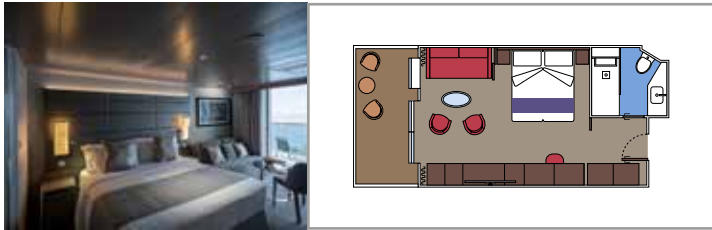

MSC YACHT CLUB DELUXE SUITE YC1

≈25
≈5
15-21
4

- › Spacious wardrobe
- › Bathroom with a large shower