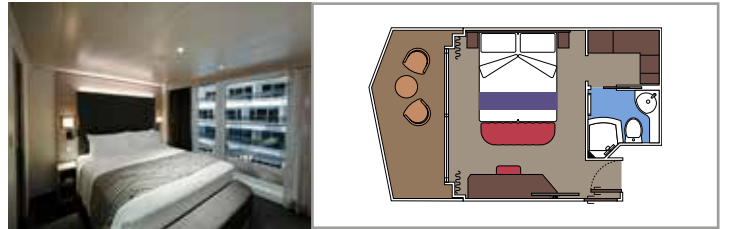

DELUXE BALCONY WITH PROMENADE VIEW PR3

≈16
≈5
15-16
2

› Balcony with Promenade view