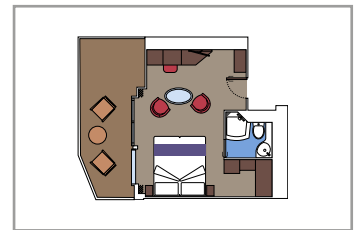

DELUXE SUITE AUREA WITH PROMENADE & OCEAN VIEW SRP

SRP

≈20
≈7

- › Balcony with Promenade and ocean view
- › Sitting area with double sofa bed
- › Deck 16
- › Accommodating up to 2 people

The images are representative only. Size, layout and furniture may vary (within the same cabin category).

Cabin size (m²)

Balcony size (m²)

Deck location

Accommodating up to