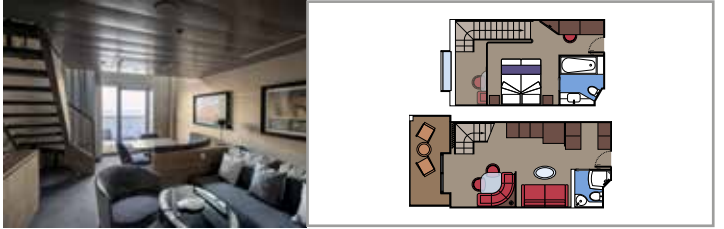

MSC YACHT CLUB DUPLEX SUITE YCD

≈46
≈6
16
4

- › Two-deck high Duplex Suite
- › **Level 1:**
  - › Balcony
  - › Open living/dining room with double sofa bed
  - › Bathroom with shower and hairdryer
- › **Level 2:**
  - › Master bedroom
  - › Bathroom with tub and hairdryer
  - › Spacious wardrobe