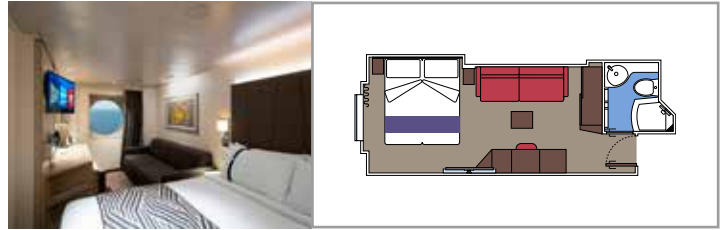

DELUXE OCEAN VIEW

OR1

≈15-16
5-9
4