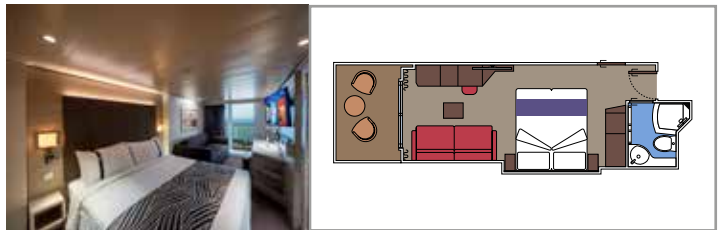

The images are representative only. Size, layout and furniture may vary (within the same cabin category).

INCLUDED FACILITIES

- Luxury suites with premium interiors
- Some Suites have balcony with private whirlpool
- Spacious wardrobe
- Comfortable double bed or single beds (on request)
- Bathroom with large shower and/or bathtub
- Interactive TV, telephone, safe, minibar and air conditioning
- Wifi connection included

Cabin size (m²)

Balcony size (m²)

Deck location

Accommodating up to

SUITE AUREA

INCLUDED FACILITIES

- Some Suites have balcony with private whirlpool
- Some Suites have balcony overlooking the Promenade
- Some Suites have sitting area with double sofa bed
- Spacious wardrobe
- Comfortable double bed or single beds (on request)
- Bathroom with shower or bathtub and hairdryer
- Interactive TV, telephone, safe, minibar and air conditioning
- Wifi connection available (for a fee)

Sitting area with sofa

Wardrobe

Comfortable double bed which can be converted in two single beds (on request)

Bathroom with shower and hairdryer

Interactive TV, telephone, safe, minibar and air conditioning

 ≈17
  ≈3-10
  11-12
  4

DELUXE BALCONY BR1

 ≈17
  ≈3-8
  9-10
  4

DELUXE BALCONY WITH PARTIAL VIEW BP

 ≈17
  ≈3
  15-16
  4

› Balcony with partial view

The images are representative only. Size, layout and furniture may vary (within the same cabin category).