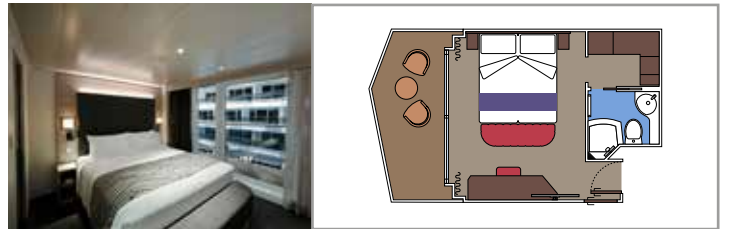

DELUXE BALCONY WITH PROMENADE VIEW PR1

≈16
≈5
10-11
2

› Balcony with Promenade view

The images are representative only. Size, layout and furniture may vary (within the same cabin category).

Cabin size (m²)

Balcony size (m²)

Deck location

Accommodating up to