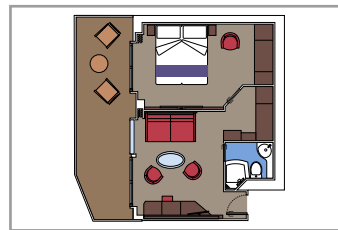

Cabin size (m²)

Balcony size (m²)

Deck location

Accommodating up to

SUITE AUREA

INCLUDED FACILITIES

- Some Suites have balcony with private whirlpool
- Some Suites have balcony overlooking the Promenade
- Some Suites have sitting area with double sofa bed
- Spacious wardrobe
- Comfortable double bed or single beds (on request)
- Bathroom with shower or bathtub and hairdryer
- Interactive TV, telephone, safe, minibar and air conditioning
- Wifi connection available (for a fee)

- › Premium balcony
- › Sitting area with double sofa bed

GRAND SUITE AUREA SX

SX

 ≈35
  ≈8-9
  9-10
  4

- › Balcony
- › Sitting area with double sofa bed

PREMIUM SUITE AUREA SL1

SL1

 ≈25
  ≈4
  12-14
  6

- › Balcony

JUNIOR SUITE AUREA SM

SM

 ≈17
  ≈13-17
  9
  4

- › Sundeck

PREMIUM SUITE AUREA WITH PROMENADE & OCEAN VIEW SLP

SLP

 ≈27
  ≈9