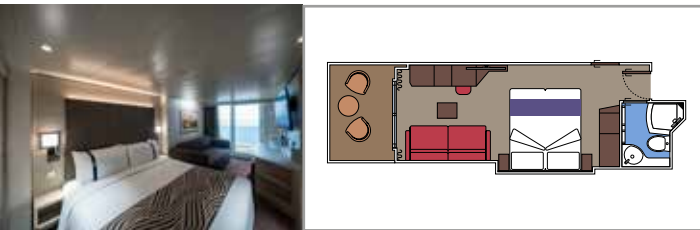

The images are representative only. Size, layout and furniture may vary (within the same cabin category).

INCLUDED FACILITIES

- Luxury suites with premium interiors
- Some Suites have balcony with private whirlpool
- Spacious wardrobe
- Comfortable double bed or single beds (on request)
- Bathroom with large shower and/or bathtub
- Interactive TV, telephone, safe, minibar and air conditioning
- Wifi connection included

Sitting area with sofa

Wardrobe

Comfortable double bed which can be converted in two single beds (on request)

Bathroom with shower and hairdryer

Interactive TV, telephone, safe, minibar and air conditioning

Wifi connection available (for a fee)

DELUXE BALCONY AUREA BA

 ≈17
  ≈3-8
  12-16
  4

DELUXE BALCONY BR4

 ≈17
  ≈3
  16
  4

DELUXE BALCONY BR3

 ≈17
  ≈3
  14-15
  4

DELUXE BALCONY BR2

 ≈17
  ≈3-10
  11-12
  4

DELUXE BALCONY BR1

 ≈17
  ≈3-8
  9-10
  4

DELUXE BALCONY WITH PARTIAL VIEW BP

 ≈17
  ≈3
  15-16
  4

› Balcony with partial view

The images are representative only. Size, layout and furniture may vary (within the same cabin category).