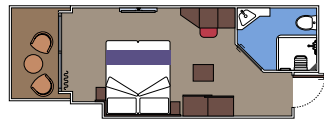

BALCONY

Available in:

- › **Balcony Aurea (BA)**
  cabin size ≈18m²; balcony size ≈17m²; deck 12, 14
- › **Deluxe Balcony (BR3)**
  cabin size ≈18m²; balcony size ≈17-18,4m²; deck 14-15
- › **Deluxe Balcony (BR2)**
  cabin size ≈18m²; balcony size ≈18,4m²; deck 11-12
- › **Deluxe Balcony (BR1)**
  cabin size ≈18m²; balcony size ≈17-18,4m²; deck 10
- › **Deluxe Balcony with partial view (BP)**
  cabin size ≈18m²; balcony size ≈17-18,4m²; deck 16