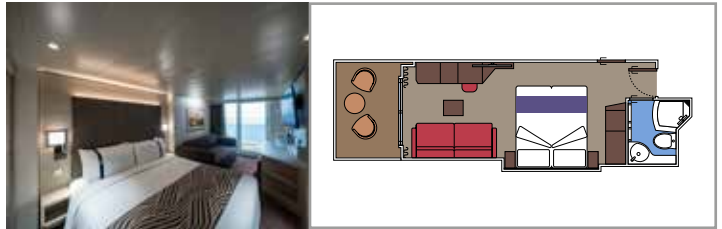

The images are representative only. Size, layout and furniture may vary (within the same cabin category).

INCLUDED FACILITIES

- Luxury suites with premium interiors
- Some Suites have balcony with private whirlpool
- Spacious wardrobe
- Comfortable double bed or single beds (on request)
- Bathroom with large shower and/or bathtub
- Interactive TV, telephone, safe, minibar and air conditioning
- Wifi connection included

Sitting area with sofa

Wardrobe

Comfortable double bed which can be converted in two single beds (on request)

Bathroom with shower and hairdryer

Interactive TV, telephone, safe, minibar and air conditioning

Wifi connection available (for a fee)

DELUXE BALCONY AUREA BA

 ≈17
  ≈3-8
  12-16
  4

DELUXE BALCONY BR4

 ≈17
  ≈3
  16
  4

DELUXE BALCONY BR3

 ≈17
  ≈3
  14-15
  4

DELUXE BALCONY BR2

 ≈17
  ≈3-10
  11-12
  4

DELUXE BALCONY BR1

 ≈17
  ≈3-8
  9-10
  4

DELUXE BALCONY WITH PARTIAL VIEW BP

 ≈17
  ≈3
  15-16
  4

› Balcony with partial view

The images are representative only. Size, layout and furniture may vary (within the same cabin category).