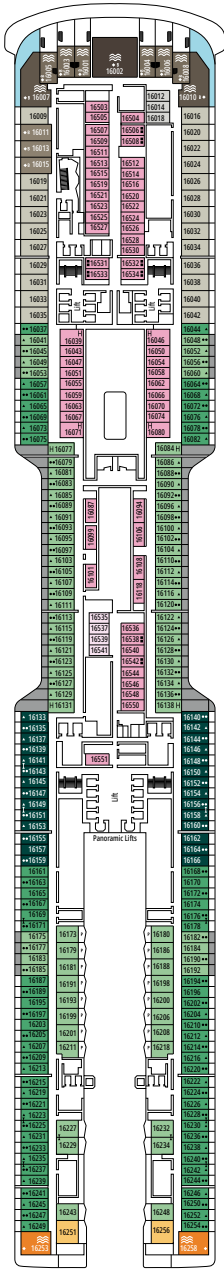

DECK 16
FORT-DE-FRANCE

DECK 18
BUENOS AIRES

DECK 19
NEW YORK

DECK 20
OCEAN CAY

DECK 21
SAN JUAN

DECK 22
OCHO RIOS