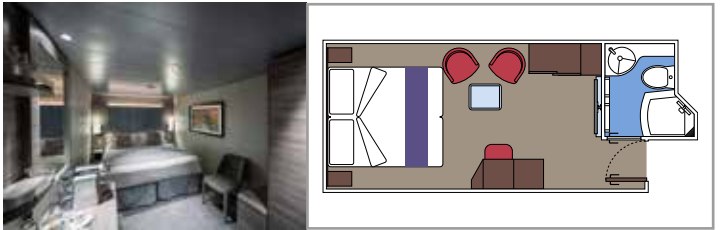

The images are representative only. Size, layout and furniture may vary (within the same cabin category).

INCLUDED FACILITIES

- Luxury suites with premium interiors
- Some Suites have balcony with private whirlpool
- Spacious wardrobe
- Comfortable double bed or single beds (on request)
- Bathroom with large shower and/or bathtub
- Interactive TV, telephone, safe, minibar and air conditioning
- Wifi connection included

MSC YACHT CLUB DELUXE SUITE YC1

≈25
 ≈5
 15-21
 4

- › Spacious wardrobe
- › Bathroom with a large shower

MSC YACHT CLUB INTERIOR SUITE YIN

≈15
 15-16
 2

- › Wardrobe
- › Bathroom with shower and hairdryer

The images are representative only. Size, layout and furniture may vary (within the same cabin category).

Cabin size (m²)

Balcony size (m²)

Deck location

Accommodating up to

SUITE AUREA

INCLUDED FACILITIES

- Some Suites have balcony with private whirlpool
- Some Suites have balcony overlooking the Promenade
- Some Suites have sitting area with double sofa bed
- Spacious wardrobe
- Comfortable double bed or single beds (on request)
- Bathroom with shower or bathtub and hairdryer
- Interactive TV, telephone, safe, minibar and air conditioning
- Wifi connection available (for a fee)

Sitting area with sofa

Wardrobe

Comfortable double bed which can be converted in two single beds (on request)

Bathroom with shower and hairdryer

Interactive TV, telephone, safe, minibar and air conditioning