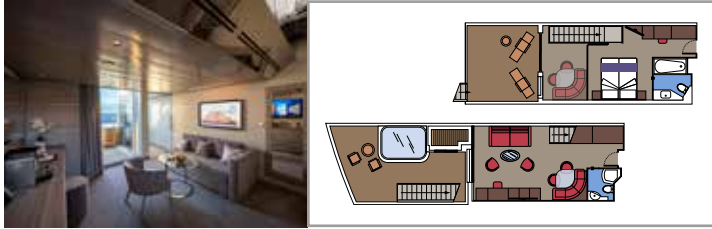

INCLUDED FACILITIES

- Luxury suites with premium interiors
- Some Suites have balcony with private whirlpool
- Spacious wardrobe
- Comfortable double bed or single beds (on request)
- Bathroom with large shower and/or bathtub
- Interactive TV, telephone, safe, minibar and air conditioning
- Wifi connection included

MSC YACHT CLUB DUPLEX SUITE WITH WHIRLPOOL BATH YJD

≈46
≈28-31
16
4

- › Two-deck high Duplex Suite
- › **Level 1:**
  - › Open living/dining room with Double sofa bed
  - › Bathroom with shower and hairdryer
- › **Balcony area:**
  - › Private sundeck
  - › Private whirlpool bath
  - › Dining table
- › **Level 2:**
  - › Master bedroom with comfortable double bed
  - › Bathroom with large tub and hairdryer
  - › Spacious wardrobe