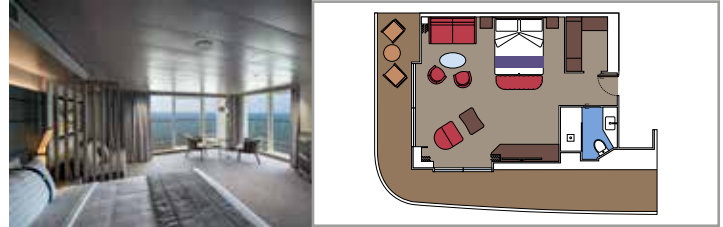

Cabin size (m²)

Balcony size (m²)

Deck location

Accommodating up to

SUITE AUREA

INCLUDED FACILITIES

- Some Suites have balcony with private whirlpool
- Some Suites have balcony overlooking the Promenade
- Some Suites have sitting area with double sofa bed
- Spacious wardrobe
- Comfortable double bed or single beds (on request)
- Bathroom with shower or bathtub and hairdryer
- Interactive TV, telephone, safe, minibar and air conditioning
- Wifi connection available (for a fee)

GRAND SUITE AUREA WITH TERRACE AND WHIRLPOOL SXJ

SXJ

 ≈35
  ≈37-46
  15-16
  4

- › Large balcony with private whirlpool bath
- › Sitting area with double sofa bed

GRAND SUITE AUREA WITH TERRACE SXT

SXT

 ≈35
  ≈25-35
  11-14
  4

- › Premium balcony
- › Sitting area with double sofa bed

GRAND SUITE AUREA SX

SX

 ≈35
  ≈8-9
  9-10
  4

- › Balcony
- › Sitting area with double sofa bed

PREMIUM SUITE AUREA SL1

SL1

 ≈25
  ≈4
  12-14
  6