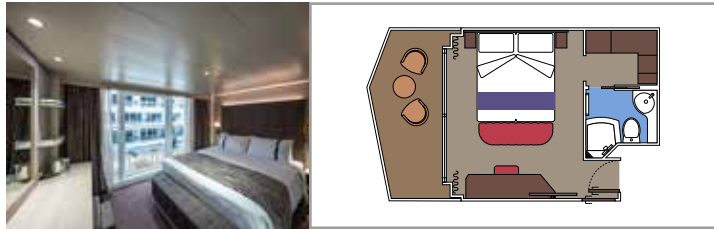

DELUXE BALCONY WITH PROMENADE & OCEAN VIEW PV

≈16
≈5
9-15
2

› Balcony with Promenade and ocean view