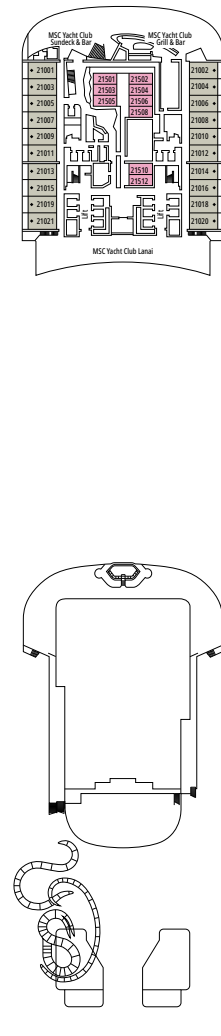

DECK 16
FORT-DE-FRANCE

DECK 18
BUENOS AIRES

DECK 19
NEW YORK

DECK 20
OCEAN CAY

DECK 21
SAN JUAN

DECK 22
OCHO RIOS