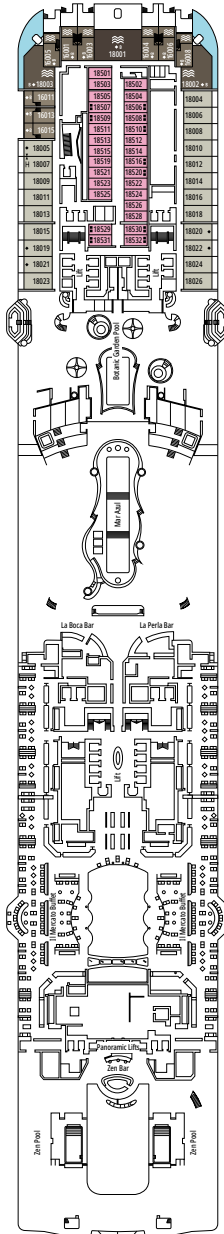

DECK 16
FORT-DE-FRANCE

DECK 18
BUENOS AIRES

DECK 19
NEW YORK

DECK 20
OCEAN CAY

DECK 21
SAN JUAN

DECK 22
OCHO RIOS