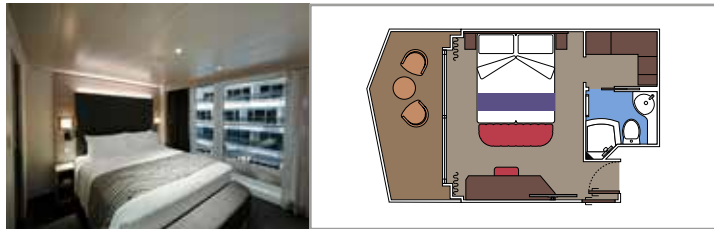

DELUXE BALCONY WITH PROMENADE VIEW PR2

≈16
≈5
12-14
2

› Balcony with Promenade view