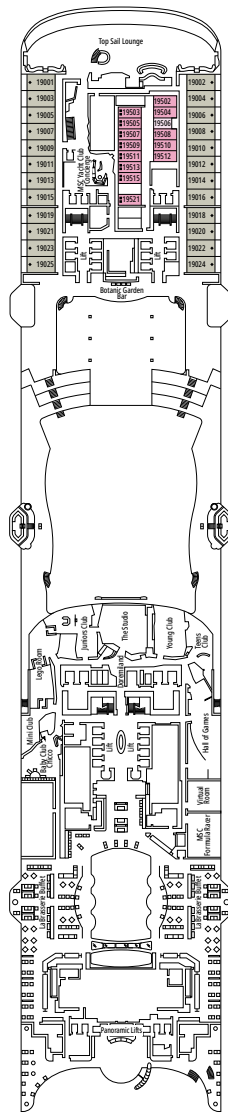

DECK 16
FORT-DE-FRANCE

DECK 18
BUENOS AIRES

DECK 19
NEW YORK

DECK 20
OCEAN CAY

DECK 21
SAN JUAN

DECK 22
OCHO RIOS