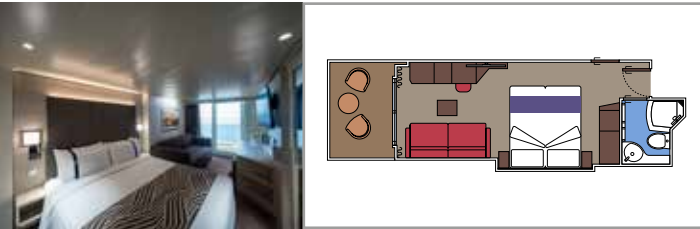

The images are representative only. Size, layout and furniture may vary (within the same cabin category).

INCLUDED FACILITIES

- Luxury suites with premium interiors
- Some Suites have balcony with private whirlpool
- Spacious wardrobe
- Comfortable double bed or single beds (on request)
- Bathroom with large shower and/or bathtub
- Interactive TV, telephone, safe, minibar and air conditioning
- Wifi connection included

Cabin size (m²)

Balcony size (m²)

Deck location

Accommodating up to

SUITE AUREA

INCLUDED FACILITIES

- Some Suites have balcony with private whirlpool
- Some Suites have balcony overlooking the Promenade
- Some Suites have sitting area with double sofa bed
- Spacious wardrobe
- Comfortable double bed or single beds (on request)
- Bathroom with shower or bathtub and hairdryer
- Interactive TV, telephone, safe, minibar and air conditioning
- Wifi connection available (for a fee)

Sitting area with sofa

Wardrobe

Comfortable double bed which can be converted in two single beds (on request)

Bathroom with shower and hairdryer

Interactive TV, telephone, safe, minibar and air conditioning

Wifi connection available (for a fee)

DELUXE BALCONY AUREA BA

 ≈17
  ≈3-8
  12-16
  4

DELUXE BALCONY BR4

 ≈17
  ≈3
  16
  4

DELUXE BALCONY BR3

 ≈17
  ≈3
  14-15
  4

DELUXE BALCONY BR2