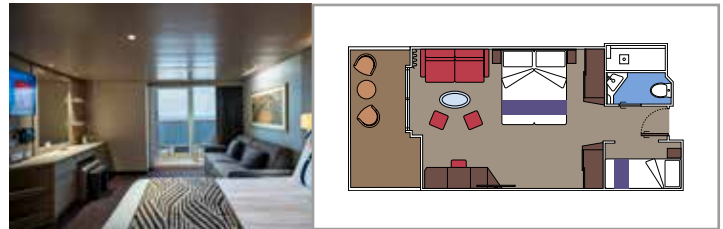

The images are representative only. Size, layout and furniture may vary (within the same cabin category).

INCLUDED FACILITIES

- Luxury suites with premium interiors
- Some Suites have balcony with private whirlpool
- Spacious wardrobe
- Comfortable double bed or single beds (on request)
- Bathroom with large shower and/or bathtub
- Interactive TV, telephone, safe, minibar and air conditioning
- Wifi connection included

Cabin size (m²)

Balcony size (m²)

Deck location

Accommodating up to

SUITE AUREA

INCLUDED FACILITIES

- Some Suites have balcony with private whirlpool
- Some Suites have balcony overlooking the Promenade
- Some Suites have sitting area with double sofa bed
- Spacious wardrobe
- Comfortable double bed or single beds (on request)
- Bathroom with shower or bathtub and hairdryer
- Interactive TV, telephone, safe, minibar and air conditioning
- Wifi connection available (for a fee)

- › Premium balcony
- › Sitting area with double sofa bed

GRAND SUITE AUREA SX

SX

 ≈35
  ≈8-9
  9-10
  4

- › Balcony
- › Sitting area with double sofa bed

PREMIUM SUITE AUREA SL1

SL1

 ≈25
  ≈4
  12-14
  6

Sitting area with sofa

Wardrobe

Comfortable double bed which can be converted in two single beds (on request)

Bathroom with shower and hairdryer

Interactive TV, telephone, safe, minibar and air conditioning